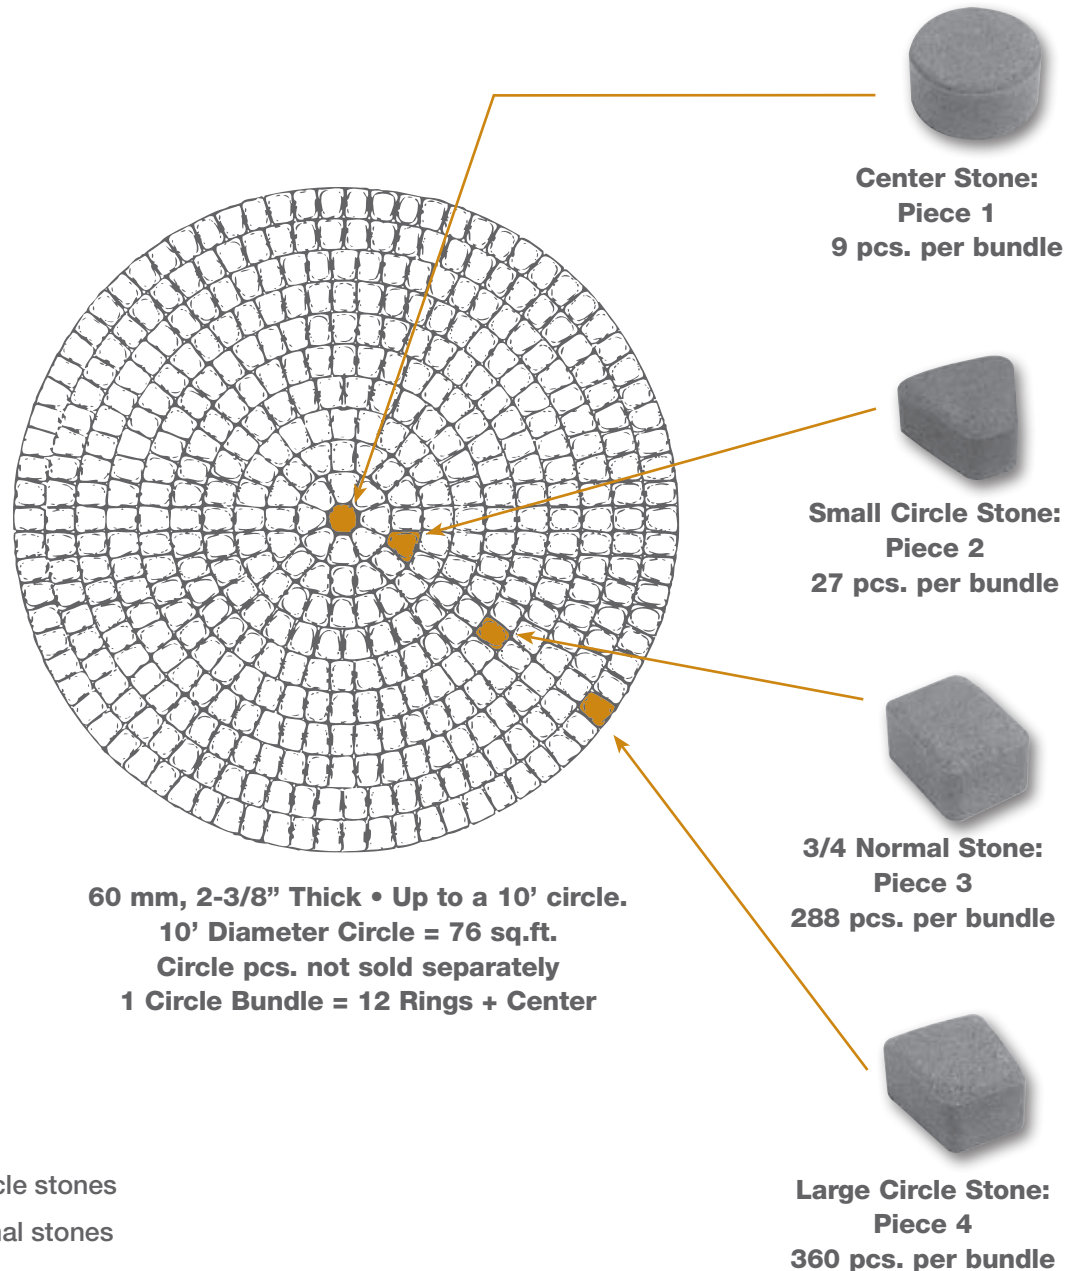

installation of circle patterns: sante[®] euro

2-3/8" THICK • UP TO AN 10' CIRCLE		
CIRCLE 0	4.7" Diameter	(1) Center stone
CIRCLE 1	14.7" Diameter	8) Small circle stones
CIRCLE 2	26.3" Diameter	(8) Small circle stones (8) 3/4 Normal stones
CIRCLE 3	33" Diameter	(24) Large circle stones
CIRCLE 4	42.5" Diameter	(30) Large circle stones
CIRCLE 5	52" Diameter	(20) Large circle stones (20) 3/4 Normal stones
CIRCLE 6	61.4" Diameter	(24) Large circle stones (24) 3/4 Normal stones
CIRCLE 7	70.8" Diameter	(28) Large circle stones (28) 3/4 Normal stones
CIRCLE 8	80.3" Diameter	(32) Large circle stones (32) 3/4 Normal stones
CIRCLE 9	89.7" Diameter	(35) Large circle stones (35) 3/4 Normal stones
CIRCLE 10	99.2" Diameter	(39) Large circle stones (39) 3/4 Normal stones
CIRCLE 11	108.6" Diameter	(43) Large Circle Stones (43) 3/4 Normal Stones
CIRCLE 12	118" Diameter	(39) Large circle stones (39) 3/4 Normal stones

EACH 10' DIAMETER CIRCLE REQUIRES:

- > (1) center stone
- > (16) small circle stones
- > (322) large circle stones
- > (276) 3/4 normal stones

Note: Only one circle can be made from each circle kit due to the number of stones supplied in the pallet. Packaging is subject to change without notice.