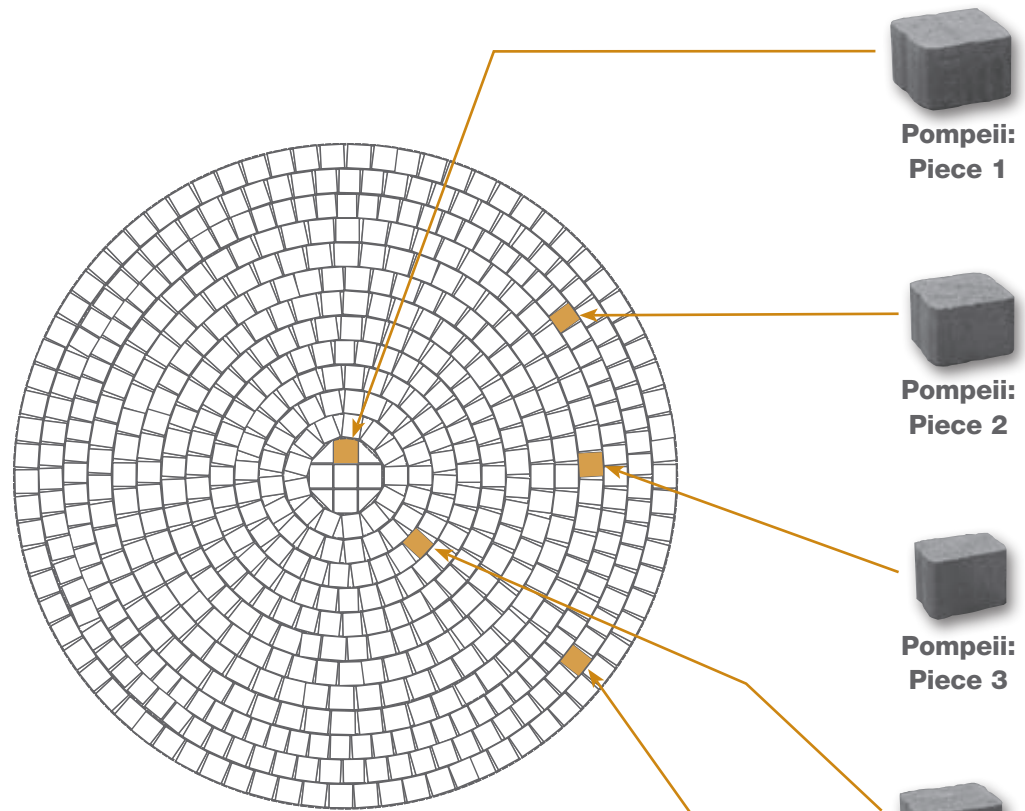

installation of circle patterns: pompeii

2-3/4" THICK • UP TO AN 9' CIRCLE		
CIRCLE 0	12" Diameter	(5) pcs #1 Stone (Full) (4) pcs #1 Stone (1/2 cuts)
CIRCLE 1	20.2" Diameter	(13) pcs #4 stone
CIRCLE 2	28.4" Diameter	(21) pcs #4 stone
CIRCLE 3	36.3" Diameter	(28) pcs #4 stone
CIRCLE 4	44.8" Diameter	(18) pcs #4 stone (18) pcs #2 stone
CIRCLE 5	53" Diameter	(19) pcs #4 stone (22) pcs #5 stone
CIRCLE 6	61.2" Diameter	(22) pcs #3 stone (22) pcs #2 stone
CIRCLE 7	69.4" Diameter	(25) pcs #5 stone (25) pcs #3 stone
CIRCLE 8	77.6" Diameter	(26) pcs #1 stone (26) pcs #3 stone
CIRCLE 9	85.8" Diameter	(29) pcs #1 stone (29) pcs #3 stone
CIRCLE 10	94" Diameter	(80) pcs #2 stone
CIRCLE 11	102.2" Diameter	(79) pcs #5 stone
CIRCLE 12	110.4" Diameter	(54) pcs #1 stone (24) pcs #3 stone

1 Circle Bundle = 12 Rings +Center
9' Diameter Circle =65 sq.ft.
Circle pcs. not sold separately

Pompeii:
Piece 1

Pompeii:
Piece 2

Pompeii:
Piece 3

Pompeii:
Piece 4

Pompeii:
Piece 5

EACH 9' DIAMETER CIRCLE REQUIRES:

- > 116 pcs #1 stone 3-1/4" x 2-3/4" x 2-3/4"
- > 120 pcs #2 stone 3-5/8" x 4" x 2-3/4"
- > 126 pcs #3 stone 4" x 4" x 2-3/4"
- > 99 pcs #4 stone 3-1/4" x 4" x 2-3/4"
- > 126 pcs #5 stone 4" x 4-1/2" x 2-3/4"

Note: Only one circle can be made from each circle kit due to the number of stones supplied in the pallet. Packaging is subject to change without notice.